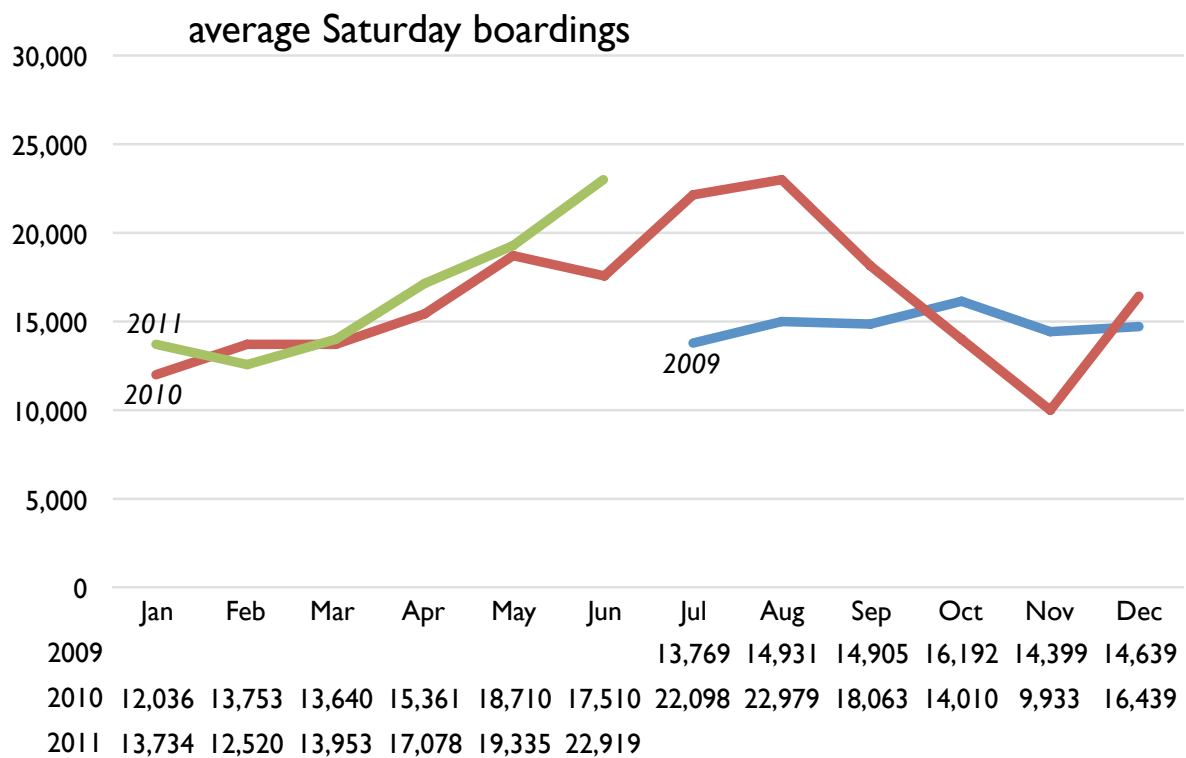

Sound Transit Central Link light rail ridership

Data compiled from Sound Transit monthly ridership estimates. Excludes 18-19 July 2009 inaugural weekend boardings.