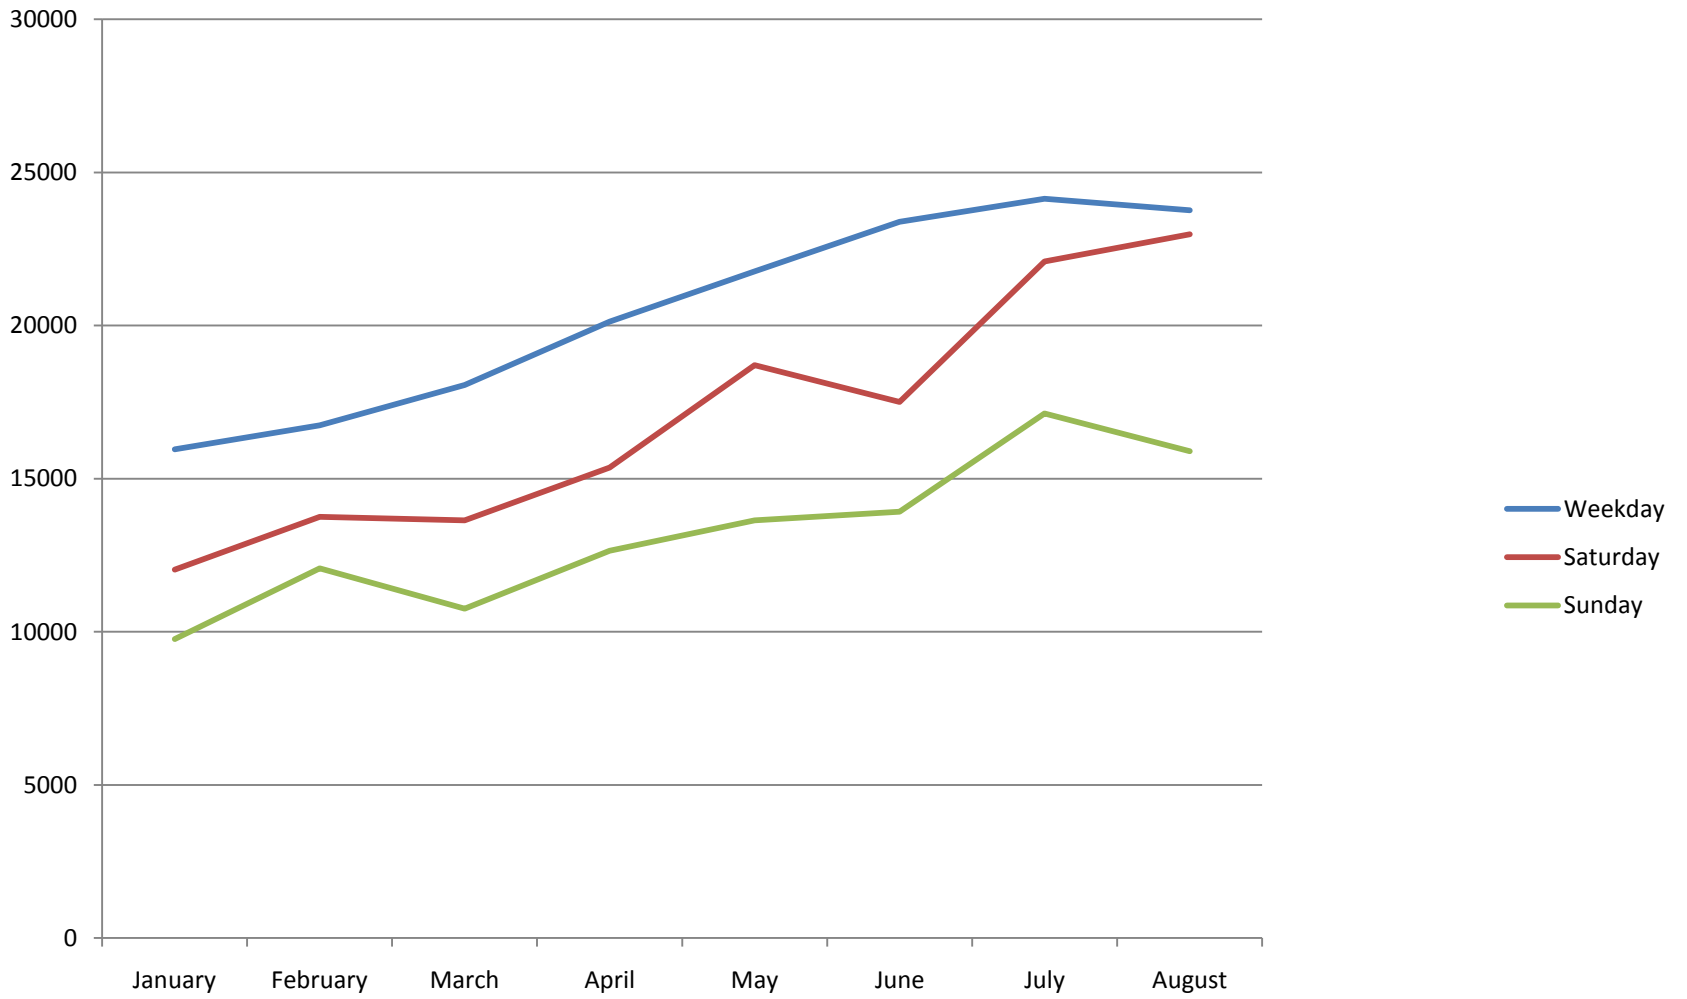

# Link Ridership 2010

	Weekday	Saturday	Sunday
January	15963	12036	9766
February	16740	13753	12076
March	18065	13640	10756
April	20129	15361	12650
May	21774	18710	13641
June	23395	17510	13919
July	24145	22098	17127
August	23771	22979	15893