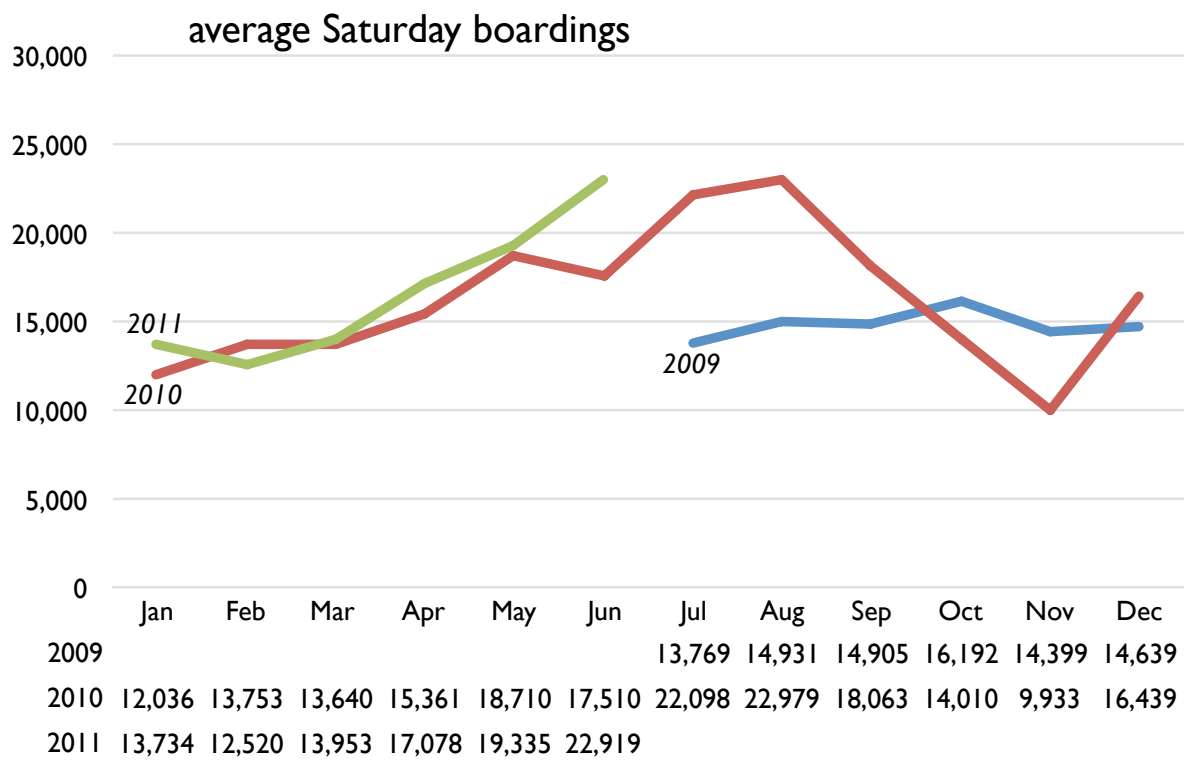

Sound Transit Central Link light rail ridership

Data compiled from Sound Transit monthly ridership estimates. Excludes 18-19 July 2009 inaugural weekend boardings.