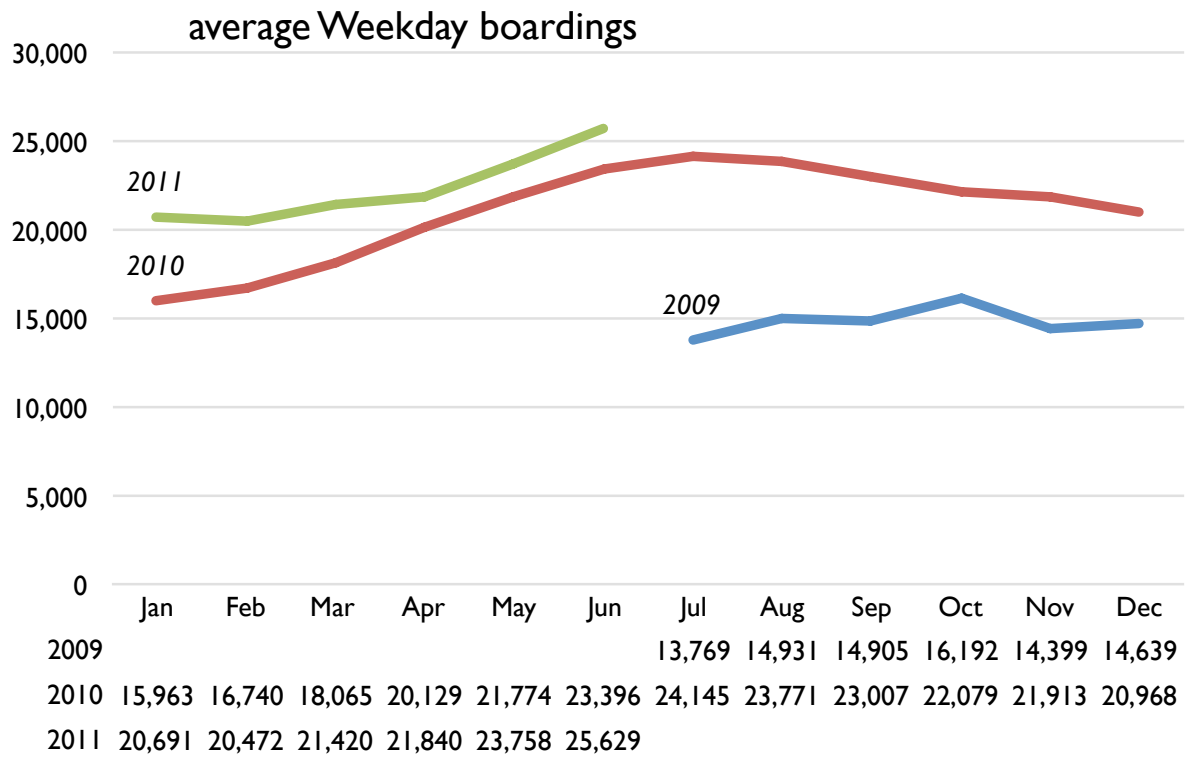

Sound Transit Central Link light rail ridership

Data compiled from Sound Transit monthly ridership estimates. Excludes 18-19 July 2009 inaugural weekend boardings.