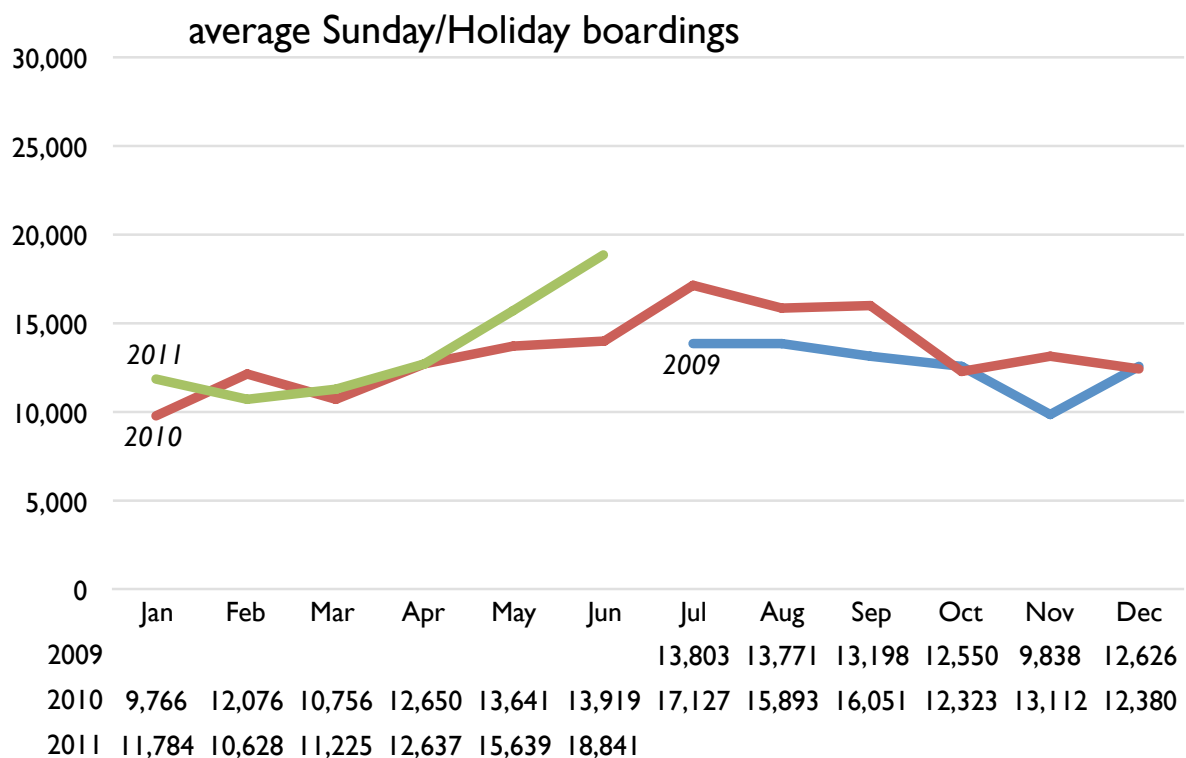

Sound Transit Central Link light rail ridership

Data compiled from Sound Transit monthly ridership estimates. Excludes 18-19 July 2009 inaugural weekend boardings.